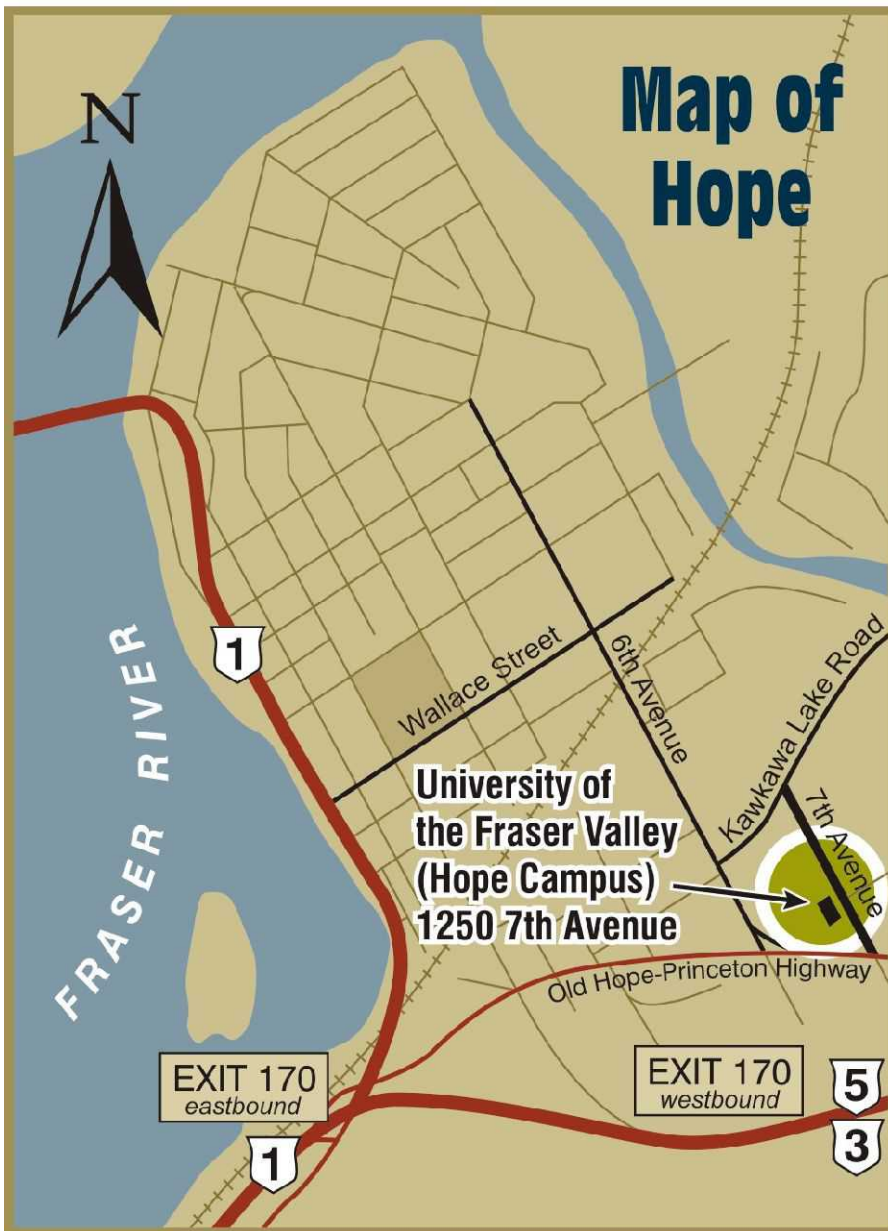

Avalanche Safety

Jan 25 - 27, 2019

Map to UFV Campus in Hope

Itinerary:

Friday

7:00 PM to 10:00 PM
– Introductory classroom session at UFV Campus in Hope

Saturday

8:00 AM – Classroom session at UFV Campus in Hope

Afternoon – Field-based activity in Hope

4:00 PM – End of day

Sunday

9:00 AM – Arrive at Coquihalla Summit (former toll booth) for field-based activity

4:00 PM – Depart Coquihalla Summit

HOPEMOUNTAINCENTRE
for outdoor learning